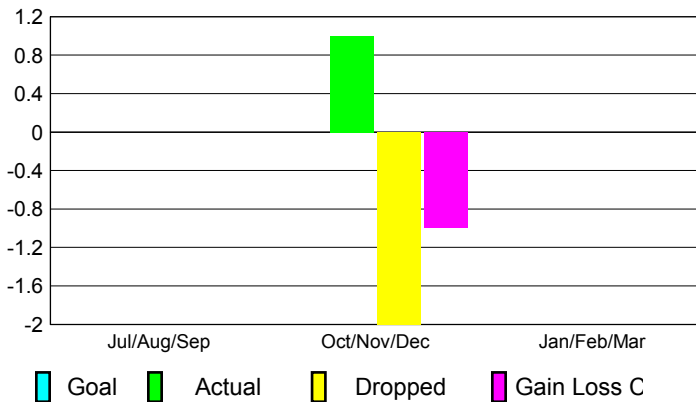

## CLUBS

Club Results  
2012-2013

Clubs  
2011-2012

Month	New Club Goal	Actual New Clubs	Actual Dropped Clubs	Gain/Loss of Clubs	Gain/Loss of Clubs
Jul/Aug/Sep		0	0	0	0
Oct/Nov/Dec		1	-2	-1	-1
Jan/Feb/Mar					0
<b>Totals</b>		<b>1</b>	<b>-2</b>	<b>-1</b>	<b>-1</b>

### Club Results 2012-2013

Goal, New, Dropped, Gain/Loss

### Comparison of Club Gain/Loss

Current Year Compared to the Previous Year